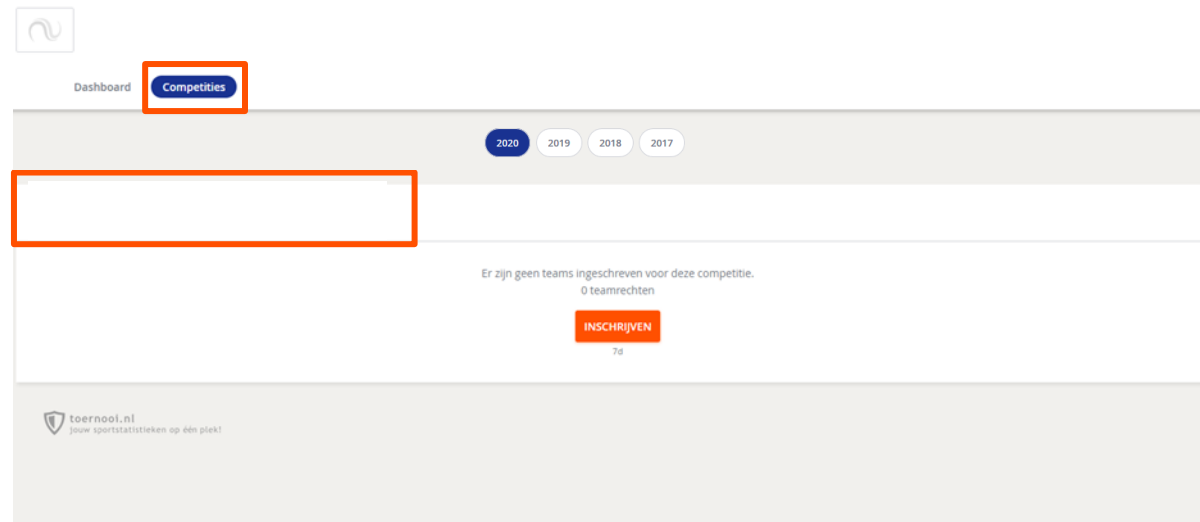

# Handleiding Inschrijven competitieteams in MijnKNLTB

## 2. Klik in het menu op inschrijving, vervolgens op inschrijven

The screenshot shows a web browser window displaying the dashboard for Club LTC Maasbree. The page is titled "Club LTC Maasbree" and "Niet beveiligd". The main navigation menu includes "Dashboard", "Teamrechten", "Inschrijving", "Gebruikersrechten", and "Berichten". The "Inschrijving" menu item is highlighted with an orange box. The dashboard content includes a "Competities" tab, a "Wedstrijden" section with statistics (0/0 teams, 0/0 players, 0/0 matches, 5 courts), and an "Inschrijving" section with a "19 INSCHRIJFRECHTEN" count and an "INSCHRIJVEN" button highlighted with an orange box.